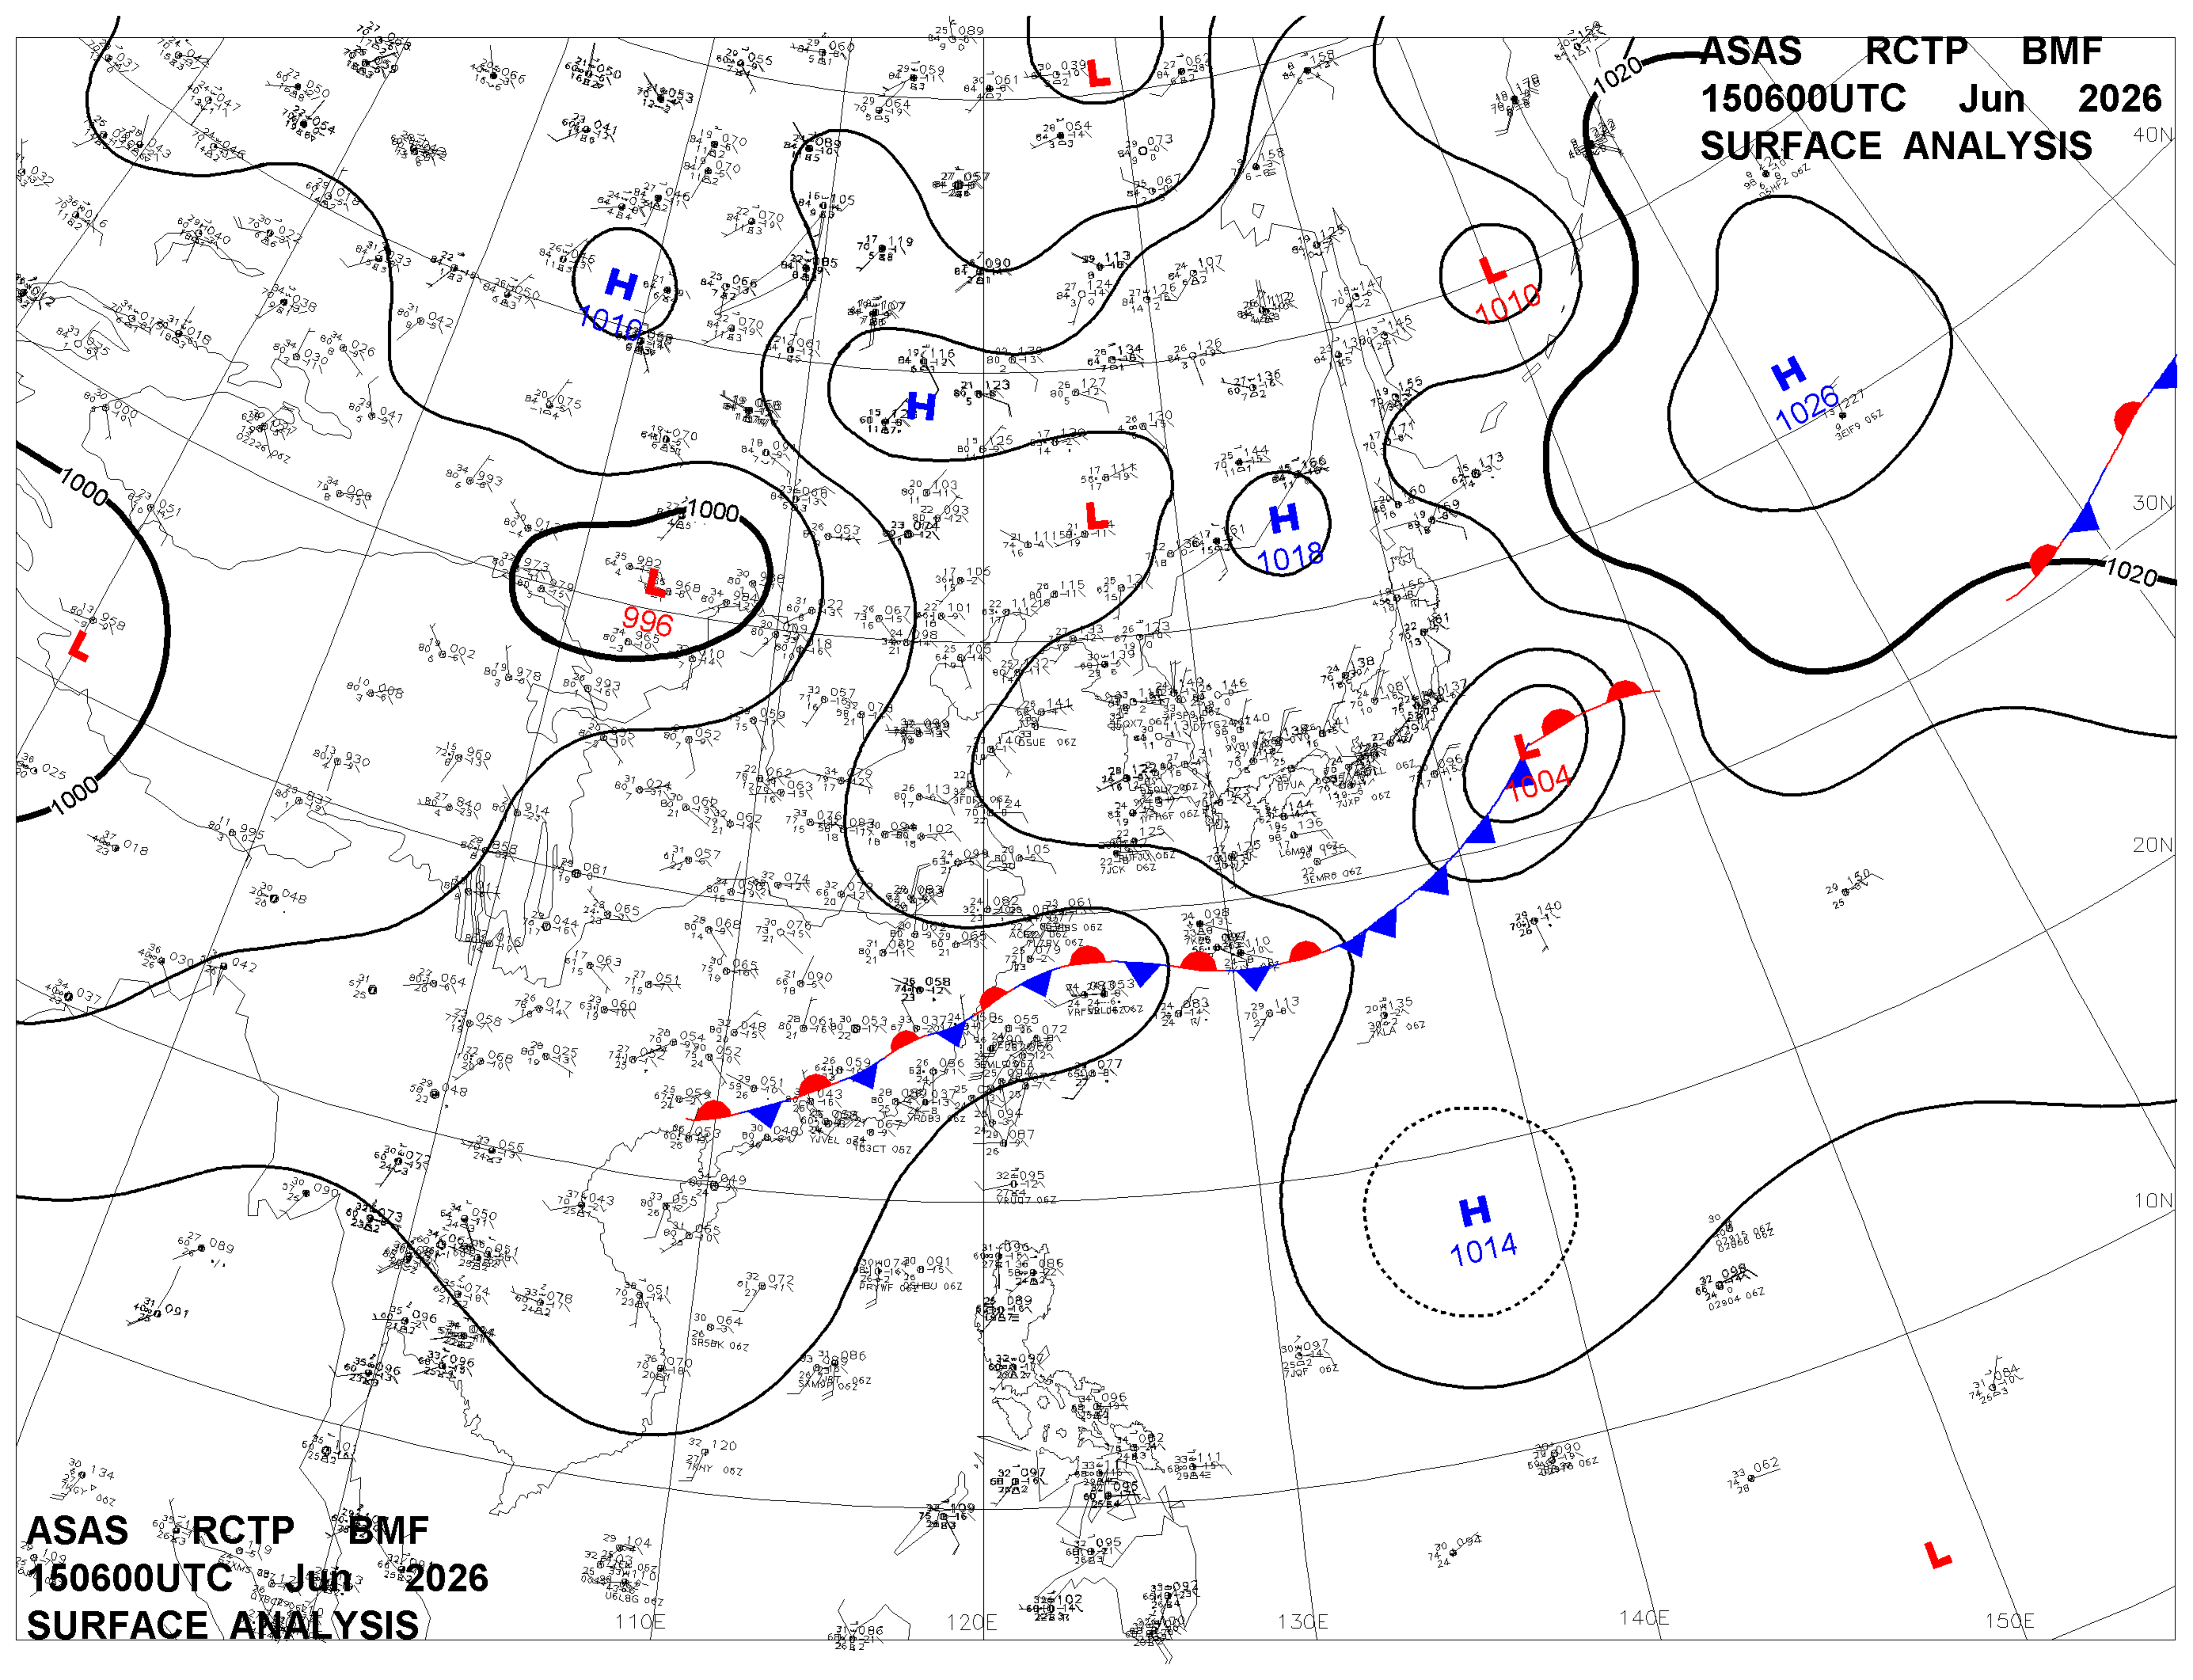

ASAS RCTP BMF  
150600UTC Jun 2026  
SURFACE ANALYSIS

ASAS RCTP BMF  
150600UTC Jun 2026  
SURFACE ANALYSIS